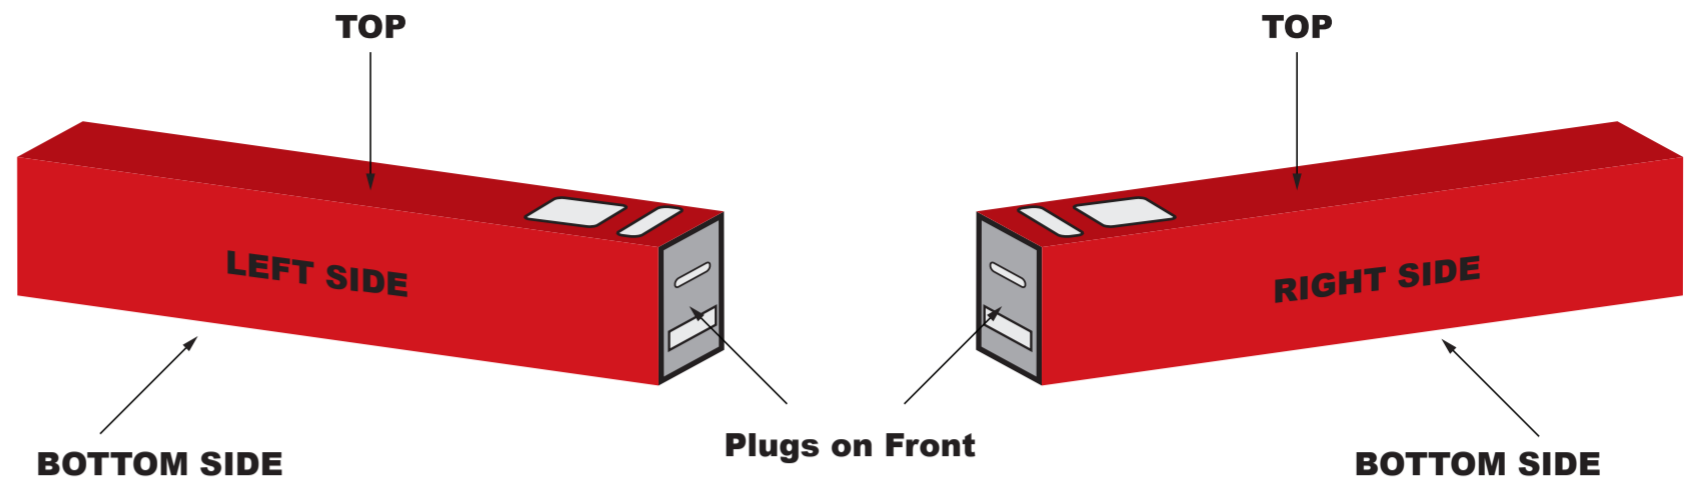

ITEM PB102 / PB1024

Laser engrave / 4-cp

**Standard Layout For Multiple Imprints:
Left and Right side imprints to be upright and legible when buttons are on top**